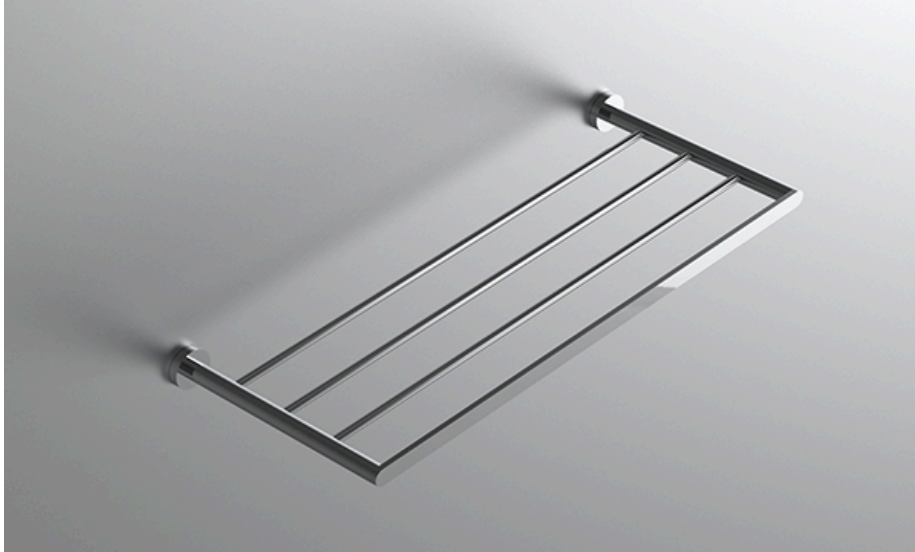

neelnox

LET
THERE
BE **DESIGN.**

FEATURES

- Premium 304 Grade Stainless Steel
- Solid Mount Construction
- Concealed Installation Hardware
- State of the art wall anchors included for installation on Dry wall or Tile

COLLECTION CELLO

TOWEL RACK

Model	Product	Finishes Available
CEL-TRK24	Towel Rack	Multiple finishes available. Over 23 finishes to choose from.

FINISHES			
	Polished (-P)	Antique Copper (-ACOP)	Polished Gold (-PGLD)
	Brushed (-B)	Polished Brass (-PBRS)	Brushed Copper (-BCOP)
	Brushed Gold (-BGLD)	Matte White (-WHT)	Brushed Rose Gold (-BRGD)
	Matte Black (-BLK)	Brushed Modern Bronze (-BMBRZ)	Brushed Black (-BRBLK)
	Oil Rubbed Bronze (-ORB)	Glossy White (-GWHT)	Polished Black (-PBLK)
	Brushed Brass (-BBRS)	Polished Rose Gold (-PRGD)	Antique Nickel (-ANKL)
	Brushed Bronze (-BBRZ)	Unlacquered Brass (-UBRS)	Black Nickel (-NKBL)
	Antique Brass (-ABRS)	Polished Nickel (-PNKL)	

Dimension in inches

FRONT

TOP

SIDE

NOTE: Dimensions subject to change without notice.