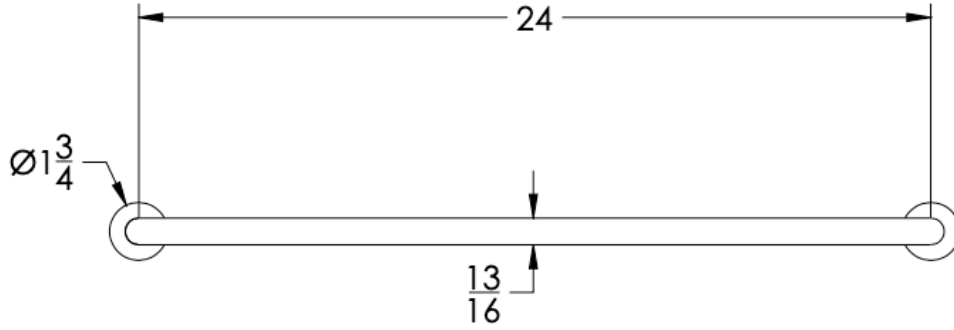

neelnox

LET
THERE
BE **DESIGN.**

FEATURES

- Premium 304 Grade Stainless Steel
- Solid Mount Construction
- Concealed Installation Hardware
- State of the art wall anchors included for installation on Dry wall or Tile

Dimension in inches

FRONT

TOP

SIDE

NOTE: Dimensions subject to change without notice.